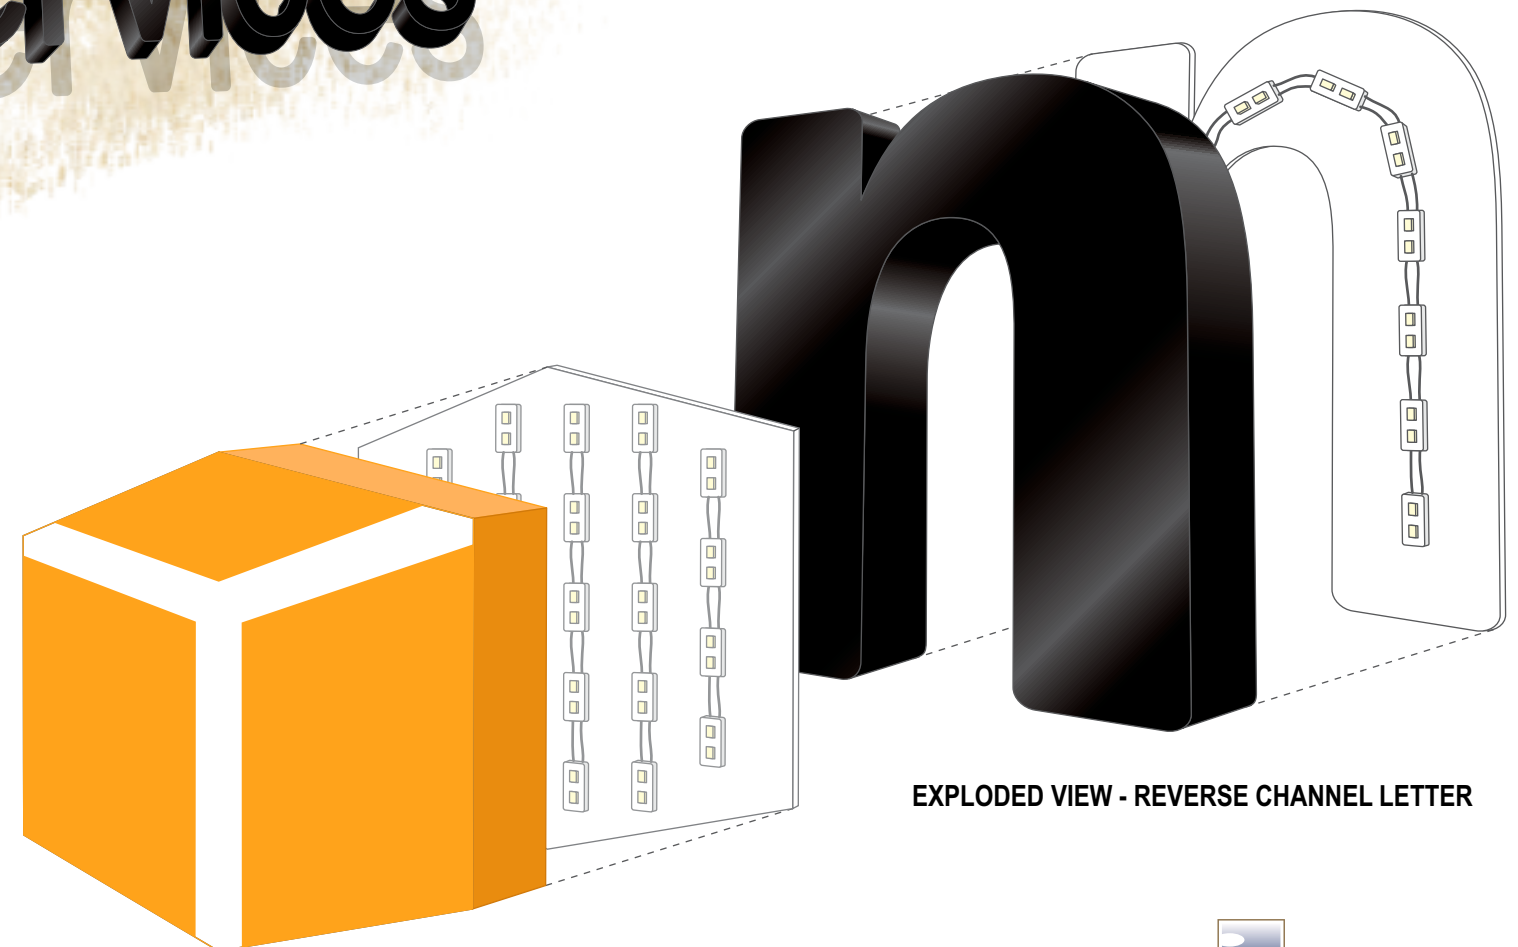

ILLUMINATED NIGHT TIME VIEW

**AWS-RCHNL-B-Y**

**REVERSE CHANNEL LETTERS:** HALO LIT BLACK LETTERS w/ YELLOW & WHITE LOGO BOXES

**LETTERS**

RETURNS: 3" DEEP ALUMINUM PAINT TO MATCH MAP BLACK, SATIN FINISH  
 FACES: 1/8" THK. ALUMINUM PAINT TO MATCH MAP BLACK, SATIN FINISH  
 BACK: 3/16" CLEAR LEXAN  
 INTERIOR FINISH: STARBRITE WHITE  
 INTERNAL ILLUMINATION: WHITE LED's  
 MOUNTING: 1-1/2" PEG MOUNTED FROM BUILDING FASCIA

**LOGO BOXES**

RETURNS: 3" DEEP ALUMINUM PAINT TO MATCH PMS #1375c YELLOW, SATIN FINISH  
 FACES: 1/8" THK. ALUMINUM PAINT TO MATCH PMS #1375c YELLOW & WHITE, SATIN FINISH  
 BACK: 3/16" CLEAR LEXAN  
 INTERIOR FINISH: STARBRITE WHITE  
 INTERNAL ILLUMINATION: WHITE LED's  
 MOUNTING: 1-1/2" PEG MOUNTED FROM BUILDING FASCIA

**POWER SUPPLY**

REMOTE 120 VOLT (1) DEDICATED 20 AMP/120 VOLT CIRCUIT REQUIRED

EXPLODED VIEW - REVERSE CHANNEL LETTER